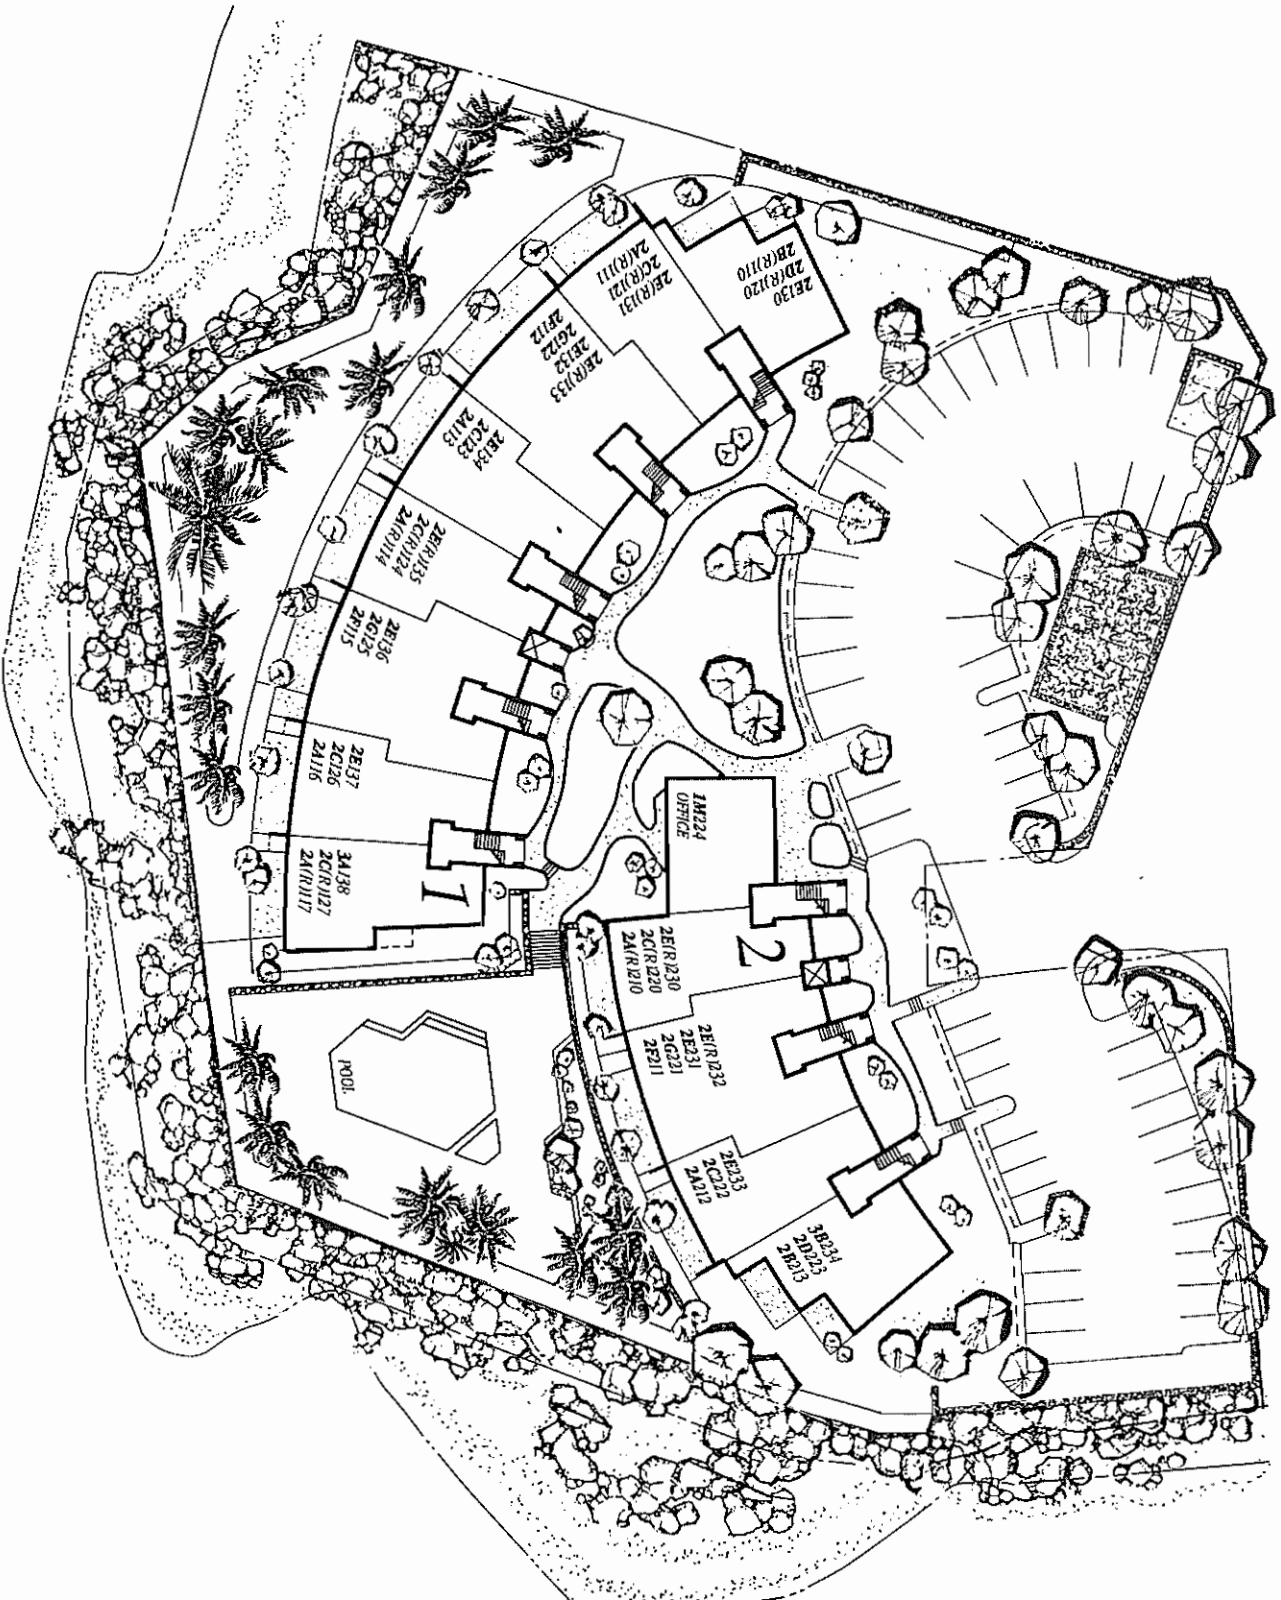

Interior and Structural Features

- Fee simple
- Pool and Spa
- Elevator service
- Ceramic tile lanai
- Ceramic tile entry foyer
- Elegant eight foot Koa entry door
- Eight foot Koa interior doors
- Nine foot ceilings
- Double glazed insulated windows and sliding glass doors
- Jacuzzi whirlpool baths
- Stylish bath fixtures by American Standard
- Ceramic tile kitchen floors
- Custom design kitchen cabinets accented in Koa with concealed finger touch hardware
- Easy to clean Corian® countertops
- GE double door refrigerator with in-door icemaker
- GE oven range with microwave oven
- Dishwasher
- Garbage Disposal
- Washer and Dryer
- Mohawk super plush carpet
- Custom interior design available
- Wet bar (optional)
- Plantation shutters (optional)

For more information contact:

Site Plan

Artist rendering. Dimensions are approximate.